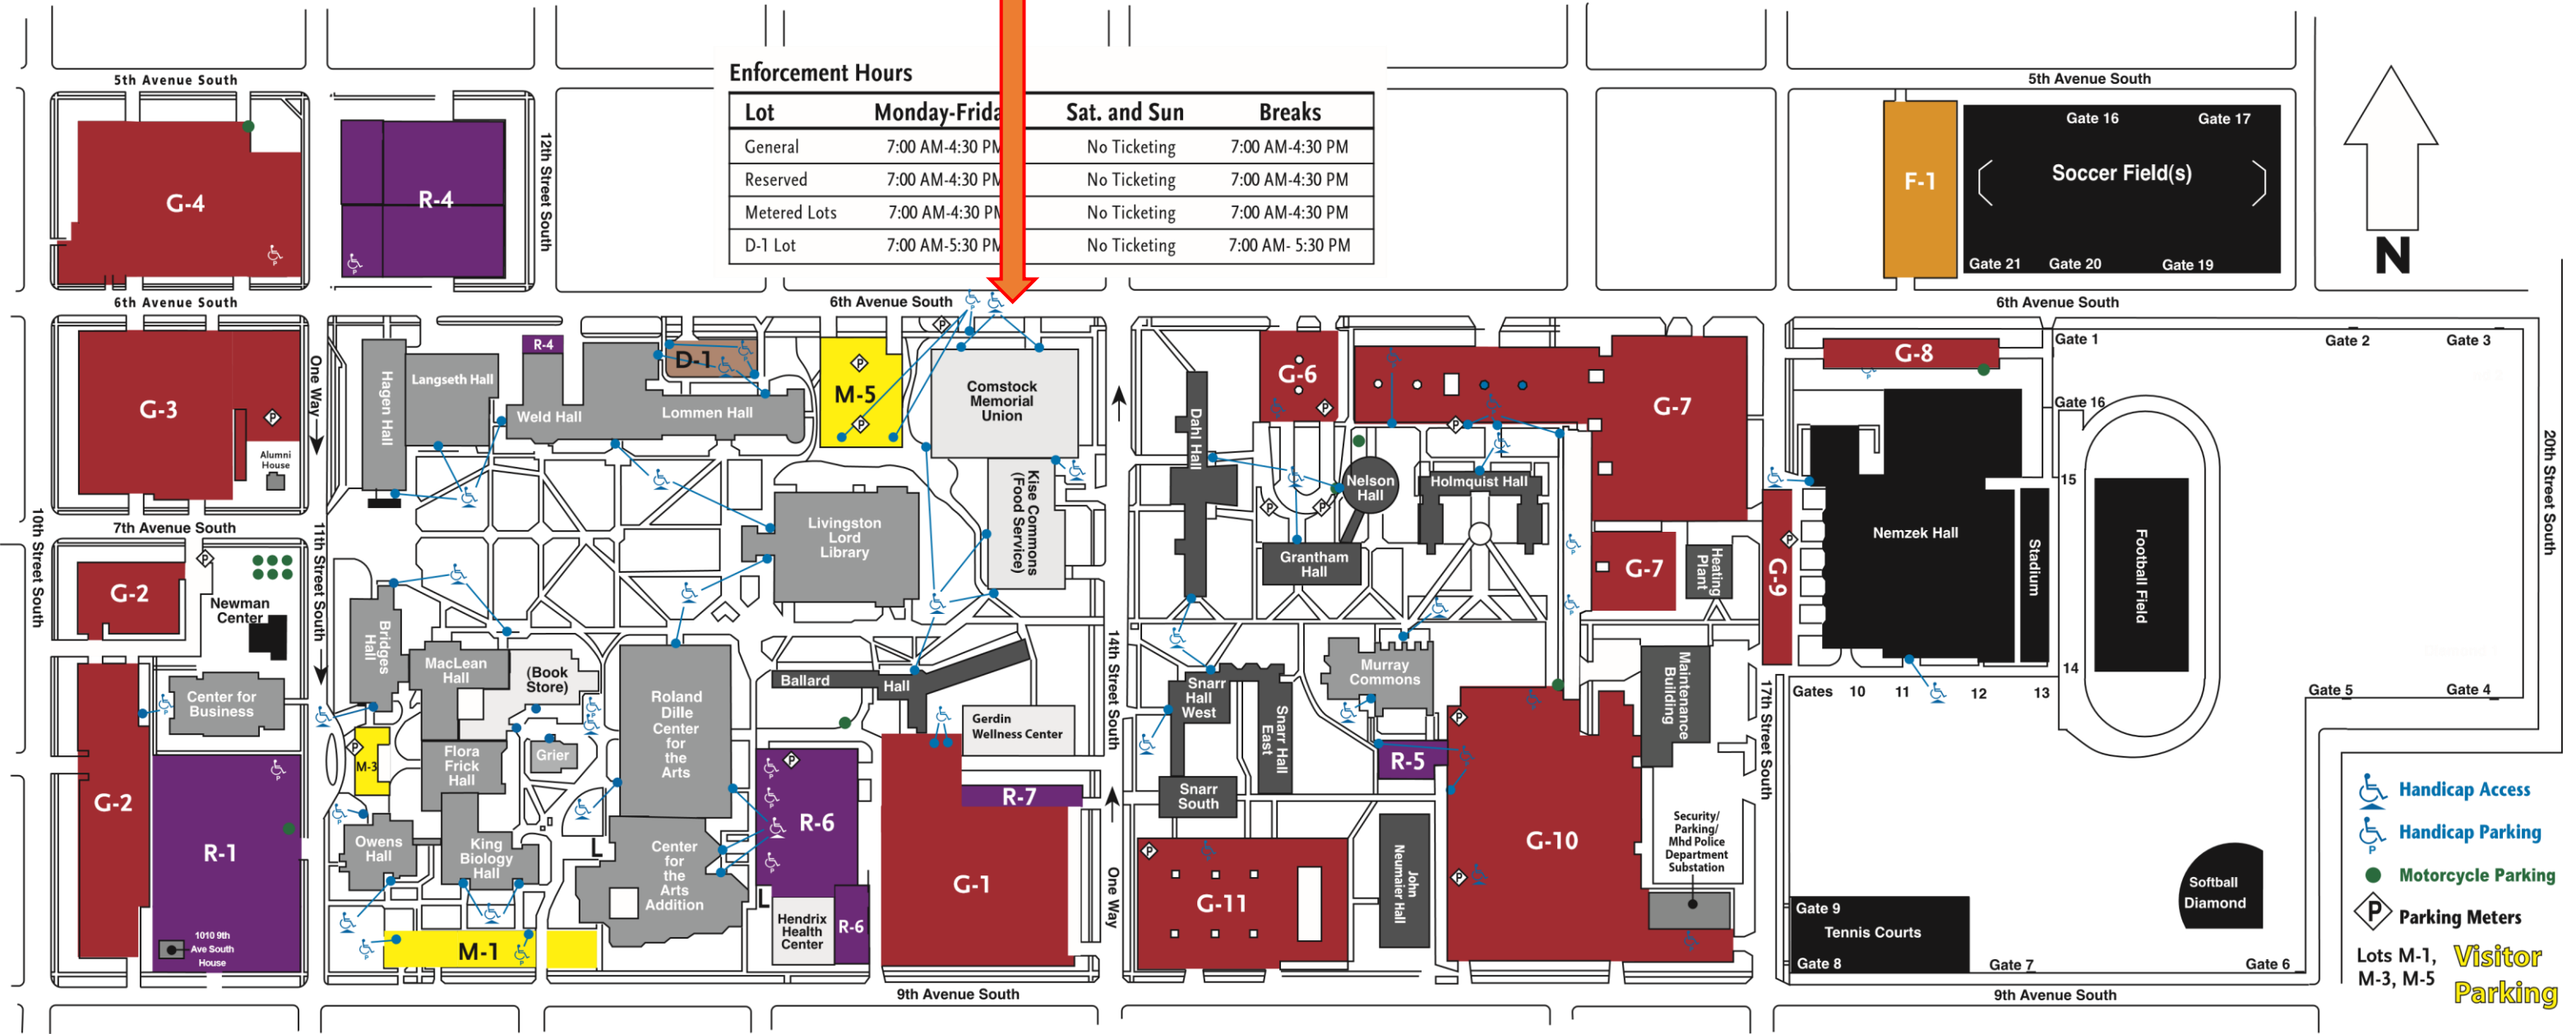

Conference Venue

MSUM Campus Parking

Enforcement Hours

Lot	Monday-Friday	Sat. and Sun	Breaks
General	7:00 AM-4:30 PM	No Ticketing	7:00 AM-4:30 PM
Reserved	7:00 AM-4:30 PM	No Ticketing	7:00 AM-4:30 PM
Metered Lots	7:00 AM-4:30 PM	No Ticketing	7:00 AM-4:30 PM
D-1 Lot	7:00 AM-5:30 PM	No Ticketing	7:00 AM- 5:30 PM

■ General
 ■ Metered
 ■ Free Parking (5:00 a.m. - 3:00 a.m. No Overnight Parking)
 ■ Reserved

- Handicap Access
 - Handicap Parking
 - Motorcycle Parking
 - Parking Meters
 - Visitor Parking
- Lots M-1, M-3, M-5